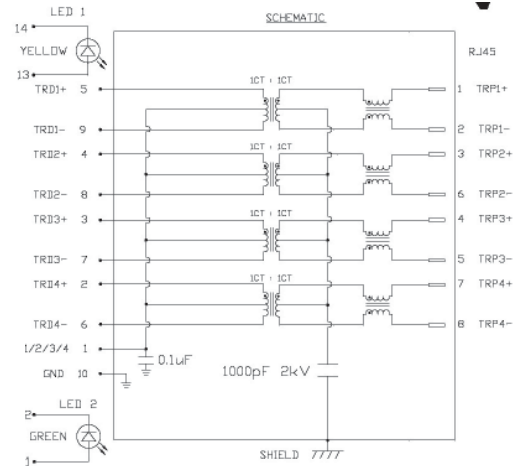

## 1xport 10/100/1000Mb

SI-51005-F

NEW!

Part No.	Descripton
SI-51005-F	harmonica, green/green, tab up
Part No.	Ord.No.
SI-51005-F	79372

SI-61001-F

NEW!

Part No.	Descripton
SI-61001-F	horizontal, green/yellow, tab down
Part No.	Ord.No.
SI-61001-F	79373

0826-1X1T-23-F

NEW!

Part No.	Descripton
0826-1X1T-23-F	horizontal, yellow/green-orange, tab up
Part No.	Ord.No.
0826-1X1T-23-F	79374

V890-1AX1-A1

NEW!

Part No.	Descripton
V890-1AX1-A1	vertical, green/yellow
Part No.	Ord.No.
V890-1AX1-A1	79375

L829-1J1T-43

NEW!

Part No.	Descripton
L829-1J1T-43	low profile, green-orange/yellow, tab up
Part No.	Ord.No.
L829-1J1T-43	79376