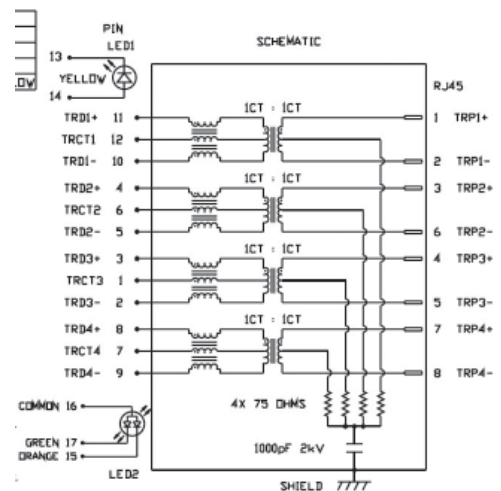

## 1xport 10/100/1000Mb

SI-51005-F

NEW!

Part No.	Descripton
SI-51005-F	harmonica, green/green, tab up
Part No.	Ord.No.
SI-51005-F	79372

SI-61001-F

NEW!

Part No.	Descripton
SI-61001-F	horizontal, green/yellow, tab down
Part No.	Ord.No.
SI-61001-F	79373

0826-1X1T-23-F

NEW!

Part No.	Descripton
0826-1X1T-23-F	horizontal, yellow/green-orange, tab up
Part No.	Ord.No.
0826-1X1T-23-F	79374

V890-1AX1-A1

NEW!

Part No.	Descripton
V890-1AX1-A1	vertical, green/yellow
Part No.	Ord.No.
V890-1AX1-A1	79375

L829-1J1T-43

NEW!

Part No.	Descripton
L829-1J1T-43	low profile, green-orange/yellow, tab up
Part No.	Ord.No.
L829-1J1T-43	79376