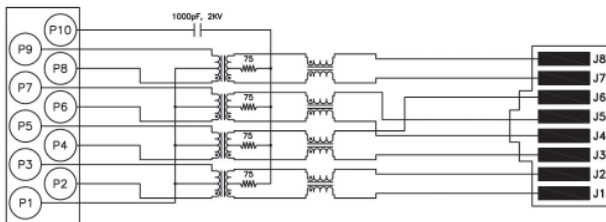

## 1xport 10/100/1000Mb

SI-51005-F

NEW!

Part No.	Descripton
SI-51005-F	harmonica, green/green, tab up
Part No.	Ord.No.
SI-51005-F	79372

SI-61001-F

NEW!

Part No.	Descripton
SI-61001-F	horizontal, green/yellow, tab down
Part No.	Ord.No.
SI-61001-F	79373

0826-1X1T-23-F

NEW!

Part No.	Descripton
0826-1X1T-23-F	horizontal, yellow/green-orange, tab up
Part No.	Ord.No.
0826-1X1T-23-F	79374

V890-1AX1-A1

NEW!

Part No.	Descripton
V890-1AX1-A1	vertical, green/yellow
Part No.	Ord.No.
V890-1AX1-A1	79375

L829-1J1T-43

NEW!

Part No.	Descripton
L829-1J1T-43	low profile, green-orange/yellow, tab up
Part No.	Ord.No.
L829-1J1T-43	79376