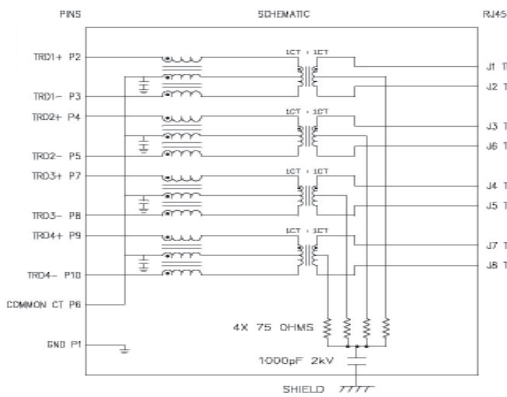

## 1xport 10/100/1000Mb

SI-51005-F

NEW!

Part No.	Descripton
SI-51005-F	harmonica, green/green, tab up
Part No.	Ord.No.
SI-51005-F	79372

SI-61001-F

NEW!

Part No.	Descripton
SI-61001-F	horizontal, green/yellow, tab down
Part No.	Ord.No.
SI-61001-F	79373

0826-1X1T-23-F

NEW!

Part No.	Descripton
0826-1X1T-23-F	horizontal, yellow/green-orange, tab up
Part No.	Ord.No.
0826-1X1T-23-F	79374

V890-1AX1-A1

NEW!

Part No.	Descripton
V890-1AX1-A1	vertical, green/yellow
Part No.	Ord.No.
V890-1AX1-A1	79375

L829-1J1T-43

NEW!

Part No.	Descripton
L829-1J1T-43	low profile, green-orange/yellow, tab up
Part No.	Ord.No.
L829-1J1T-43	79376