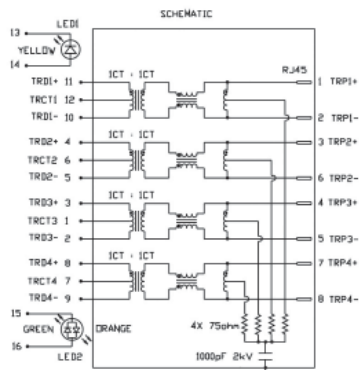

## 1xport 10/100/1000Mb

SI-51005-F

NEW!

Part No.	Descripton
SI-51005-F	harmonica, green/green, tab up
Part No.	Ord.No.
SI-51005-F	79372

SI-61001-F

NEW!

Part No.	Descripton
SI-61001-F	horizontal, green/yellow, tab down
Part No.	Ord.No.
SI-61001-F	79373

0826-1X1T-23-F

NEW!

Part No.	Descripton
0826-1X1T-23-F	horizontal, yellow/green-orange, tab up
Part No.	Ord.No.
0826-1X1T-23-F	79374

V890-1AX1-A1

NEW!

Part No.	Descripton
V890-1AX1-A1	vertical, green/yellow
Part No.	Ord.No.
V890-1AX1-A1	79375

L829-1J1T-43

NEW!

Part No.	Descripton
L829-1J1T-43	low profile, green-orange/yellow, tab up
Part No.	Ord.No.
L829-1J1T-43	79376