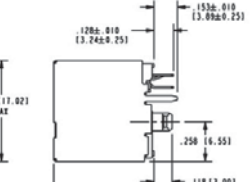

Passive JACK Connectors

1xport CAT5

SS64800-056F

SS74800-038F

SS71800-027F

Part No.	Descripton
SS64800-056F	horizontal, shielded, NO LED, tab down, 8p/8c
SS74800-038F	horizontal, shielded, yellow/green, tab down, 8p/8c
SS71800-027F	vertical, shielded, NO LED, 8p/8c

Part No.	Ord.No.
SS64800-056F	80588
SS74800-038F	80589
SS71800-027F	80582

1xport CAT6

SS60000-009

SS60000-008

Part No.	Descripton
SS60000-009	horizontal, shielded, NO LED, tab up, 8/8c
SS60000-008	vertical, shielded, NO LED, 8p/8c

Part No.	Ord.No.
SS60000-009	79377
SS60000-008	79378

CAT6 Plugs

SS-39200-012

SS-39100-004

Part No.	Descripton
SS-39200-012	shielded, plug+load bar, 8p/8c, requires hand tool 2980070-01
SS-39100-004	unshielded, plug + manager bar, 8p/8c