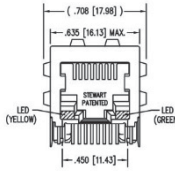

Passive JACK Connectors

1xport CAT5

SS64800-056F

SS74800-038F

SS71800-027F

Part No.	Descripton
SS64800-056F	horizontal, shielded, NO LED, tab down, 8p/8c
SS74800-038F	horizontal, shielded, yellow/green, tab down, 8p/8c
SS71800-027F	vertical, shielded, NO LED, 8p/8c

Part No.	Ord.No.
SS64800-056F	80588
SS74800-038F	80589
SS71800-027F	80582

1xport CAT6

SS60000-009

SS60000-008

Part No.	Descripton
SS60000-009	horizontal, shielded, NO LED, tab up, 8/8c
SS60000-008	vertical, shielded, NO LED, 8p/8c

Part No.	Ord.No.
SS60000-009	79377
SS60000-008	79378

CAT6 Plugs

SS-39200-012

SS-39100-004

Part No.	Descripton
SS-39200-012	shielded, plug+load bar, 8p/8c, requires hand tool 2980070-01
SS-39100-004	unshielded, plug + manager bar, 8p/8c