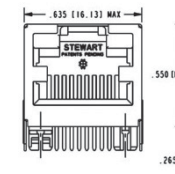

Passive JACK Connectors

1xport CAT5

SS64800-056F

SS74800-038F

SS71800-027F

Part No.	Descripton
SS64800-056F	horizontal, shielded, NO LED, tab down, 8p/8c
SS74800-038F	horizontal, shielded, yellow/green, tab down, 8p/8c
SS71800-027F	vertical, shielded, NO LED, 8p/8c

Part No.	Ord.No.
SS64800-056F	80588
SS74800-038F	80589
SS71800-027F	80582

1xport CAT6

SS60000-009

SS60000-008

Part No.	Descripton
SS60000-009	horizontal, shielded, NO LED, tab up, 8/8c
SS60000-008	vertical, shielded, NO LED, 8p/8c

Part No.	Ord.No.
SS60000-009	79377
SS60000-008	79378

CAT6 Plugs

SS-39200-012

SS-39100-004

Part No.	Descripton
SS-39200-012	shielded, plug+load bar, 8p/8c, requires hand tool 2980070-01
SS-39100-004	unshielded, plug + manager bar, 8p/8c