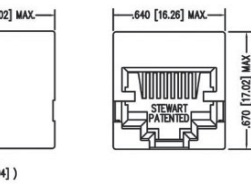

Passive JACK Connectors

1xport CAT5

SS64800-056F

SS74800-038F

SS71800-027F

Part No.	Descripton
SS64800-056F	horizontal, shielded, NO LED, tab down, 8p/8c
SS74800-038F	horizontal, shielded, yellow/green, tab down, 8p/8c
SS71800-027F	vertical, shielded, NO LED, 8p/8c

Part No.	Ord.No.
SS64800-056F	80588
SS74800-038F	80589
SS71800-027F	80582

1xport CAT6

SS60000-009

SS60000-008

Part No.	Descripton
SS60000-009	horizontal, shielded, NO LED, tab up, 8/8c
SS60000-008	vertical, shielded, NO LED, 8p/8c

Part No.	Ord.No.
SS60000-009	79377
SS60000-008	79378

CAT6 Plugs

SS-39200-012

SS-39100-004

Part No.	Descripton
SS-39200-012	shielded, plug+load bar, 8p/8c, requires hand tool 2980070-01
SS-39100-004	unshielded, plug + manager bar, 8p/8c