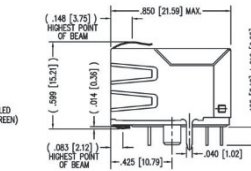

Passive JACK Connectors

1xport CAT5

SS64800-056F

SS74800-038F

SS71800-027F

Part No.	Descripton
SS64800-056F	horizontal, shielded, NO LED, tab down, 8p/8c
SS74800-038F	horizontal, shielded, yellow/green, tab down, 8p/8c
SS71800-027F	vertical, shielded, NO LED, 8p/8c

Part No.	Ord.No.
SS64800-056F	80588
SS74800-038F	80589
SS71800-027F	80582

1xport CAT6

SS60000-009

SS60000-008

Part No.	Descripton
SS60000-009	horizontal, shielded, NO LED, tab up, 8/8c
SS60000-008	vertical, shielded, NO LED, 8p/8c

Part No.	Ord.No.
SS60000-009	79377
SS60000-008	79378

CAT6 Plugs

SS-39200-012

SS-39100-004

Part No.	Descripton
SS-39200-012	shielded, plug+load bar, 8p/8c, requires hand tool 2980070-01
SS-39100-004	unshielded, plug + manager bar, 8p/8c