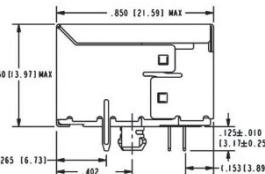

Passive JACK Connectors

1xport CAT5

SS64800-056F

SS74800-038F

SS71800-027F

Part No.	Descripton
SS64800-056F	horizontal, shielded, NO LED, tab down, 8p/8c
SS74800-038F	horizontal, shielded, yellow/green, tab down, 8p/8c
SS71800-027F	vertical, shielded, NO LED, 8p/8c

Part No.	Ord.No.
SS64800-056F	80588
SS74800-038F	80589
SS71800-027F	80582

1xport CAT6

SS60000-009

SS60000-008

Part No.	Descripton
SS60000-009	horizontal, shielded, NO LED, tab up, 8/8c
SS60000-008	vertical, shielded, NO LED, 8p/8c

Part No.	Ord.No.
SS60000-009	79377
SS60000-008	79378

CAT6 Plugs

SS-39200-012

SS-39100-004

Part No.	Descripton
SS-39200-012	shielded, plug+load bar, 8p/8c, requires hand tool 2980070-01
SS-39100-004	unshielded, plug + manager bar, 8p/8c