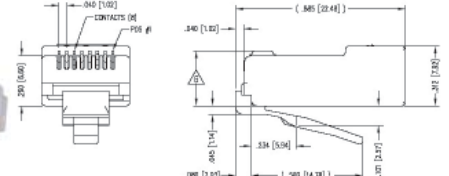

Part No.	Ord.No.
SS64800-056F	80588
SS74800-038F	80589
SS71800-027F	80582

1xport CAT6

SS60000-009

SS60000-008

Part No.	Descripton
SS60000-009	horizontal, shielded, NO LED, tab up, 8/8c
SS60000-008	vertical, shielded, NO LED, 8p/8c

Part No.	Ord.No.
SS60000-009	79377
SS60000-008	79378

CAT6 Plugs

SS-39200-012

SS-39100-004

Part No.	Descripton
SS-39200-012	shielded, plug+load bar, 8p/8c, requires hand tool 2980070-01
SS-39100-004	unshielded, plug + manager bar, 8p/8c