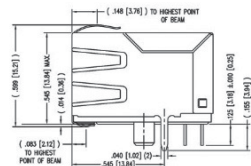

Passive JACK Connectors

1xport CAT5

SS64800-056F

SS74800-038F

SS71800-027F

Part No.	Descripton
SS64800-056F	horizontal, shielded, NO LED, tab down, 8p/8c
SS74800-038F	horizontal, shielded, yellow/green, tab down, 8p/8c
SS71800-027F	vertical, shielded, NO LED, 8p/8c

Part No.	Ord.No.
SS64800-056F	80588
SS74800-038F	80589
SS71800-027F	80582

1xport CAT6

SS60000-009

SS60000-008

Part No.	Descripton
SS60000-009	horizontal, shielded, NO LED, tab up, 8/8c
SS60000-008	vertical, shielded, NO LED, 8p/8c

Part No.	Ord.No.
SS60000-009	79377
SS60000-008	79378

CAT6 Plugs

SS-39200-012

SS-39100-004

Part No.	Descripton
SS-39200-012	shielded, plug+load bar, 8p/8c, requires hand tool 2980070-01
SS-39100-004	unshielded, plug + manager bar, 8p/8c