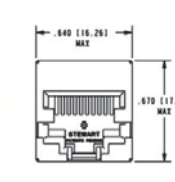

Passive JACK Connectors

1xport CAT5

SS64800-056F

SS74800-038F

SS71800-027F

Part No.	Descripton
SS64800-056F	horizontal, shielded, NO LED, tab down, 8p/8c
SS74800-038F	horizontal, shielded, yellow/green, tab down, 8p/8c
SS71800-027F	vertical, shielded, NO LED, 8p/8c

Part No.	Ord.No.
SS64800-056F	80588
SS74800-038F	80589
SS71800-027F	80582

1xport CAT6

SS60000-009

SS60000-008

Part No.	Descripton
SS60000-009	horizontal, shielded, NO LED, tab up, 8/8c
SS60000-008	vertical, shielded, NO LED, 8p/8c

Part No.	Ord.No.
SS60000-009	79377
SS60000-008	79378

CAT6 Plugs

SS-39200-012

SS-39100-004

Part No.	Descripton
SS-39200-012	shielded, plug+load bar, 8p/8c, requires hand tool 2980070-01
SS-39100-004	unshielded, plug + manager bar, 8p/8c