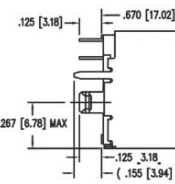

Passive JACK Connectors

1xport CAT5

SS64800-056F

SS74800-038F

SS71800-027F

Part No.	Descripton
SS64800-056F	horizontal, shielded, NO LED, tab down, 8p/8c
SS74800-038F	horizontal, shielded, yellow/green, tab down, 8p/8c
SS71800-027F	vertical, shielded, NO LED, 8p/8c

Part No.	Ord.No.
SS64800-056F	80588
SS74800-038F	80589
SS71800-027F	80582

1xport CAT6

SS60000-009

SS60000-008

Part No.	Descripton
SS60000-009	horizontal, shielded, NO LED, tab up, 8/8c
SS60000-008	vertical, shielded, NO LED, 8p/8c

Part No.	Ord.No.
SS60000-009	79377
SS60000-008	79378

CAT6 Plugs

SS-39200-012

SS-39100-004

Part No.	Descripton
SS-39200-012	shielded, plug+load bar, 8p/8c, requires hand tool 2980070-01
SS-39100-004	unshielded, plug + manager bar, 8p/8c