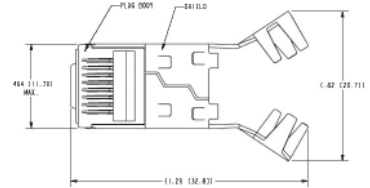

Part No.	Ord.No.
SS64800-056F	80588
SS74800-038F	80589
SS71800-027F	80582

1xport CAT6

SS60000-009

SS60000-008

Part No.	Descripton
SS60000-009	horizontal, shielded, NO LED, tab up, 8/8c
SS60000-008	vertical, shielded, NO LED, 8p/8c

Part No.	Ord.No.
SS60000-009	79377
SS60000-008	79378

CAT6 Plugs

SS-39200-012

SS-39100-004

Part No.	Descripton
SS-39200-012	shielded, plug+load bar, 8p/8c, requires hand tool 2980070-01
SS-39100-004	unshielded, plug + manager bar, 8p/8c