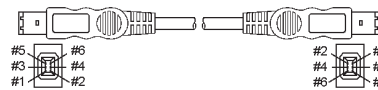

PC FIRE-WIRE Cords

For connection IEEE1394 devices (videocamera, CD, DVD players) with PC. Max. transfer rate 400 Mbps.

FW4/4M1,8

FW6/4M1,8

FW6/6M1,8

Part No.	Description
FW4/4M1,8	Cord FIRE-WIRE 4pin-4pin 1,8m
FW6/4M1,8	Cord FIRE-WIRE 6pin-4pin 1,8m
FW6/6M1,8	Cord FIRE-WIRE 6pin-6pin 1,8m

Part No.	Ord.No.
S FW4/4M1,8	51093
S FW6/4M1,8	51092
S FW6/6M1,8	51089

PC Communication Cords

CAB 230, CAB 261, CAB 699

Part No.	Description
CAB 230 MO	Extension Cord 1:1 9M-9F 2m
CAB 261 MO	Extension Cord 1:1 9M-9F 5m
CAB 699	Cord 9F-9F 5m

Part No.	Ord.No.
S CAB 230 MO	27373
S CAB 261 MO	29332
S CAB 699	29399

CAB 125, CAB 331

Part No.	Description
CAB 125	Cord 9F-25M 2m
CAB 331	Cord 9F-25M 5m

Part No.	Ord.No.
S CAB 125	22245
S CAB 331	29344