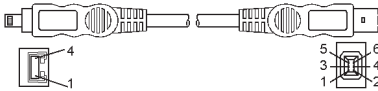

PC FIRE-WIRE Cords

For connection IEEE1394 devices (videocamera, CD, DVD players) with PC. Max. transfer rate 400 Mbps.

FW4/4M1,8

FW6/4M1,8

FW6/6M1,8

Part No.	Description
FW4/4M1,8	Cord FIRE-WIRE 4pin-4pin 1,8m
FW6/4M1,8	Cord FIRE-WIRE 6pin-4pin 1,8m
FW6/6M1,8	Cord FIRE-WIRE 6pin-6pin 1,8m

Part No.	Ord.No.
S FW4/4M1,8	51093
S FW6/4M1,8	51092
S FW6/6M1,8	51089

PC Communication Cords

CAB 230, CAB 261, CAB 699

Part No.	Description
CAB 230 MO	Extension Cord 1:1 9M-9F 2m
CAB 261 MO	Extension Cord 1:1 9M-9F 5m
CAB 699	Cord 9F-9F 5m