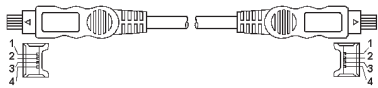

PC FIRE-WIRE Cords

For connection IEEE1394 devices (videocamera, CD, DVD players) with PC. Max. transfer rate 400 Mbps.

FW4/4M1,8

FW6/4M1,8

FW6/6M1,8

Part No.	Description
FW4/4M1,8	Cord FIRE-WIRE 4pin-4pin 1,8m
FW6/4M1,8	Cord FIRE-WIRE 6pin-4pin 1,8m
FW6/6M1,8	Cord FIRE-WIRE 6pin-6pin 1,8m

Part No.	Ord.No.
S FW4/4M1,8	51093
S FW6/4M1,8	51092
S FW6/6M1,8	51089

PC Communication Cords

CAB 230, CAB 261, CAB 699

Part No.	Description
CAB 230 MO	Extension Cord 1:1 9M-9F 2m
CAB 261 MO	Extension Cord 1:1 9M-9F 5m
CAB 699	Cord 9F-9F 5m

Part No.	Ord.No.
S CAB 230 MO	27373
S CAB 261 MO	29332
S CAB 699	29399

CAB 125, CAB 331

Part No.	Description
CAB 125	Cord 9F-25M 2m
CAB 331	Cord 9F-25M 5m

Part No.	Ord.No.
S CAB 125	22245
S CAB 331	29344